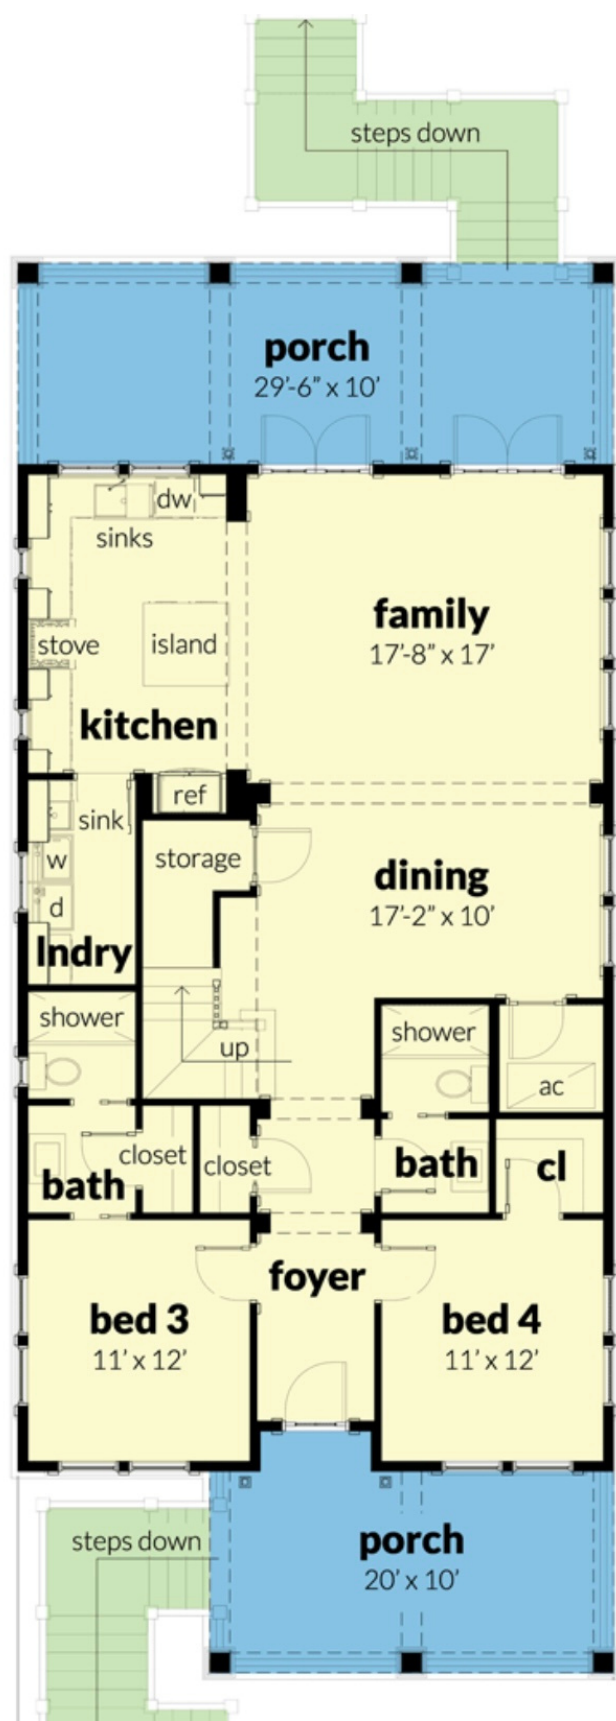

PRICE STARTS AT:

\$458,000
USD

Main Level Second Floor

SPECIAL FEATURES

- ✓ 4 Bedrooms
- ✓ 4 Bath
- ✓ 2 Stories
- ✓ Covered Porch
- ✓ Master Suite
- ✓ Open and Airy Costal Vibe

Our Company:

Caribe Builders, LTD

(570) 898-4777

South Island, Caye Caulker, BZ

caribebuildersltd.com

Greet the best real estate for you

Get special prices and offers today

Coastal Home

Square Footage Breakdown:

| | |
|--------------------|--------------|
| Total Heated Area: | 2,110 sq. ft |
| 1st Floor: | 1,464 sq. ft |
| 2nd Floor: | 646 sq. ft |
| Porch, Combined: | 506 sq. ft |

Dimensions:

| | |
|-------------------|--------|
| Width: | 29' 6" |
| Depth: | 70' 0" |
| Max Ridge Height: | 33' 0" |

Ceiling Heights:

| | |
|-----------------|----------------------|
| Floor / Height: | First Floor / 10' 0" |
| | Second Floor / 9'0" |