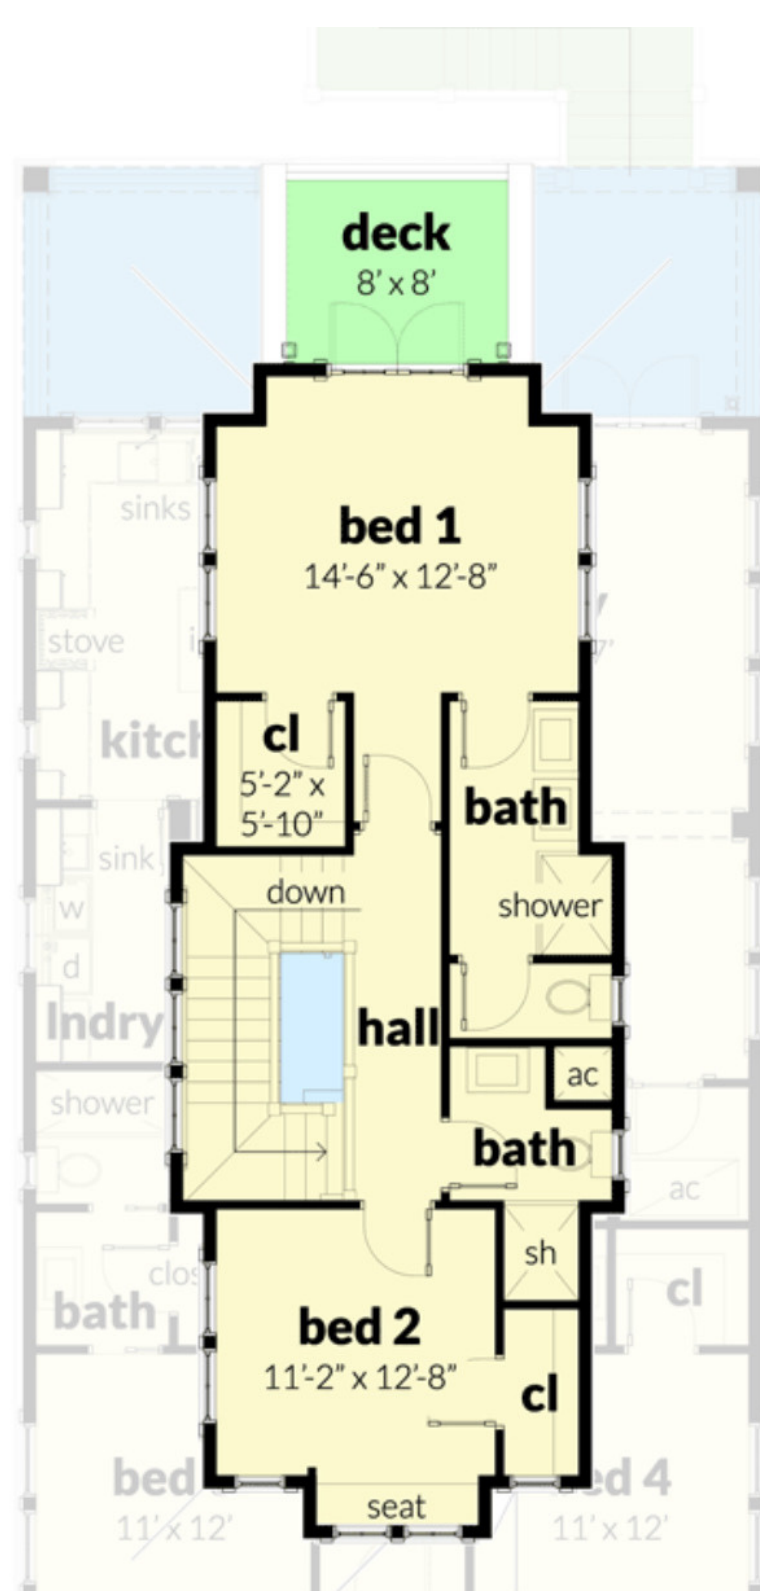

PRICE STARTS AT:

\$458,000
USD

Main Level Second Floor

SPECIAL FEATURES

- ✓ 4 Bedrooms
- ✓ 4 Bath
- ✓ 2 Stories
- ✓ Covered Porch
- ✓ Master Suite
- ✓ Open and Airy Costal Vibe

Our Company:

Caribe Builders, LTD

Dimensions:

| | |
|-------------------|--------|
| Width: | 29' 6" |
| Depth: | 70' 0" |
| Max Ridge Height: | 33' 0" |

Ceiling Heights:

| | |
|-----------------|----------------------|
| Floor / Height: | First Floor / 10' 0" |
| | Second Floor / 9'0" |